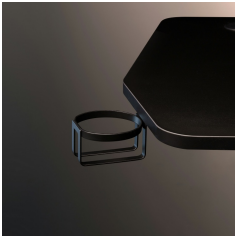

MEDUSA

MEDUSA / WHITE SHARK

White Shark MEDUSA is a gaming desk designed for users who want a stable, functional and visually attractive surface for gaming, work or everyday use. With **1360x600x750 mm dimensions**, a load capacity of up to **75 kg**, **RGB LED lighting** and practical accessories such as a headphone holder and cup holder, MEDUSA provides good workspace organization, a modern look and comfortable use during longer computer sessions.

- **Gaming desk** for gaming, work and everyday use
- **1360x600x750 mm dimensions** for a spacious and practical desktop surface
- **Load capacity up to 75 kg** for safe equipment placement
- **18 mm tabletop thickness** for a stable and solid surface
- **RGB LED lighting** for an attractive gaming look
- **USB 5V/2A power** for simple LED lighting use
- **Headphone holder** for better setup organization
- **Cup holder** for added convenience during use
- **Front desk controls** for easier operation
- **Chipboard, plastic, steel and tempered glass** for a strong balance of stability, functionality and modern design
- **Stable 2-leg construction** for reliable everyday use
- Suitable for **gaming, office work, studying and everyday tasks**

With its spacious desktop surface, RGB LED lighting and practical organization accessories, **White Shark MEDUSA** is an excellent choice for users who want a functional and modern gaming desk for a complete setup.

SPECIFICATIONS

General attributes