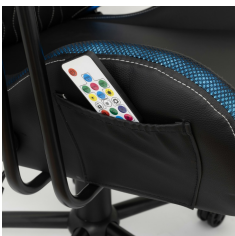

INDIANAPOLIS

INDIANAPOLIS / WHITE SHARK

White Shark INDIANAPOLIS is a gaming chair designed for users who want comfort, stability and an attractive RGB look during gaming, work or everyday use. With **RGB lighting**, an adjustable **90°-180° recline**, additional **head and back pillows** and a sturdy **metal frame**, INDIANAPOLIS provides solid support, a comfortable seating position and a more modern gaming setup appearance.

- **Gaming chair** for gaming, work and everyday use
- **RGB lighting** for an attractive and modern gaming look
- **Fixed armrests** for stable support during use
- **90°-180° recline** for more comfortable sitting and relaxation
- **Head and back pillows** for additional support during longer use
- **PU upholstery** for a modern look and easier maintenance
- **Metal frame** for a strong and durable construction
- **320 mm metal base** for reliable stability
- **52x52 cm seat size** for comfortable everyday use
- **47-57 cm seat height** for adjustment to different users
- **63x65x123-133 cm overall dimensions** for a stable gaming and work setup
- **Load capacity up to 120 kg** for safe everyday use

With RGB lighting, adjustable recline and additional support pillows, **White Shark INDIANAPOLIS** is an excellent choice for users who want a comfortable and visually attractive gaming chair for gaming, work and everyday use.

SPECIFICATIONS

General attributes

Load capacity (kg)	120
Color	Black
Warranty	36-month warranty
Tilt adjustment	Yes
Tilt angle lock	Yes
Inclination	90°-180°
Wheel size and material	60 mm, plastic
Seat height (cm)	47-57
Seat size (cm)	52x52
Backrest height (cm)	78
Shoulder strap width (cm)	54
Assembly required	Yes
Head and back cushion	Yes
Armrest	Fixed
Stand type	320 mm, metal
Frame material	Metal
Dimensions (cm)	63x65x123-133
Power supply (LED lighting)	USB external battery 5V required (Not included in package!)