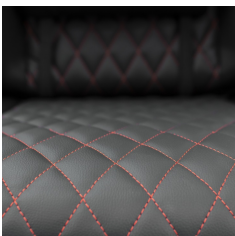

# RACER-TWO

RACER-TWO / WHITE SHARK

**White Shark RACER-TWO** is a gaming chair designed for users who want comfort, stability and practical adjustment during gaming, work or everyday use. With **2D armrests**, an adjustable **recline up to 180°**, a sturdy **metal frame** and additional **head and back pillows**, RACER-TWO provides better support, a more comfortable seating position and greater flexibility during longer computer sessions.

- **Gaming chair** for gaming, work and everyday use
- **2D armrests** for practical arm position adjustment
- **Recline up to 180°** for more comfortable sitting and relaxation
- **Tilt lock function** for a stable position when needed
- **Head and back pillows** for additional support during longer use
- **PU upholstery** for a modern look and easier maintenance
- **Metal frame** for a strong and durable construction
- **54x53 cm seat size** for comfortable use
- **45-52 cm seat height** for adjustment to different users
- **69x54x127-134.5 cm overall dimensions** for a stable gaming and work setup
- **60 mm plastic castors** for easy movement
- **Load capacity up to 120 kg** for safe everyday use

With adjustable recline, 2D armrests and additional support pillows, **White Shark RACER-TWO** is an excellent choice for users who want a comfortable and functional gaming chair for gaming, work and everyday use.

### General attributes

<b>Load capacity (kg)</b>	120
<b>Color</b>	Black and Red
<b>Warranty</b>	36-month warranty
<b>Tilt adjustment</b>	Yes
<b>Tilt angle lock</b>	Yes
<b>Inclination</b>	180°
<b>Wheel size and material</b>	60 mm, plastic
<b>Seat height (cm)</b>	45 - 52
<b>Seat size (cm)</b>	54x53
<b>Backrest height (cm)</b>	83
<b>Shoulder strap width (cm)</b>	56
<b>Assembly required</b>	Yes
<b>Head and back cushion</b>	Yes
<b>Armrest</b>	2D
<b>Stand type</b>	Star/5 arms/Plastic
<b>Frame material</b>	Metal
<b>Chair cover material</b>	PU
<b>Dimensions (cm)</b>	69x54x127-134.5