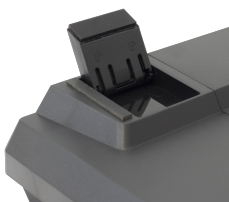

Komercijalno pakiranje

Commercial packaging - Quantity	Yes
Commercial packaging - Unit	com