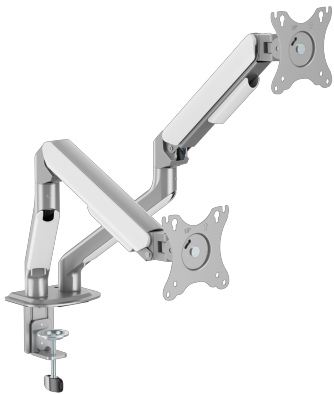

AKHENATEN-II

AKHENATEN-II / WHITE SHARK

White Shark AKHENATEN II is a spring double monitor arm designed for users who want a cleaner, more flexible and ergonomically adjustable gaming or work setup. Suitable for **2 monitors from 17" to 32" / 43 to 81 cm**, it supports a load capacity of **2-9 kg per monitor** and offers a wide range of adjustments thanks to its **spring tension mechanism**, tilting, swiveling, rotation and height adjustment.

- **Spring double monitor arm** for a cleaner gaming and work setup
- **2 x 17"-32" / 2 x 43-81 cm screen size support** for a wide range of monitors
- **2-9 kg load capacity per monitor** for safe placement of compatible screens
- **75x75 and 100x100 mm VESA compatibility** for easy monitor installation
- **Spring tension mechanism** for precise weight and position adjustment
- **Tilt range from +90° to -90°** for vertical viewing angle adjustment
- **Swivel range from +90° to -90°** for flexible left or right screen positioning
- **Screen rotation from +180° to -180°** for horizontal or vertical monitor orientation
- **Arm full extension up to 461 mm** for practical screen positioning
- **Two mounting options: desk clamp and grommet** for compatibility with different desks
- **Built-in cable management** for an organized and neat workspace
- **Aluminum/steel/plastic materials** for a stable and functional construction
- **Matte silver color** for a modern look in gaming and office environments

With dual monitor support, flexible adjustment options and integrated cable management, **White Shark AKHENATEN II** is an excellent choice for users who want a stable, practical and ergonomic monitor arm for everyday use.